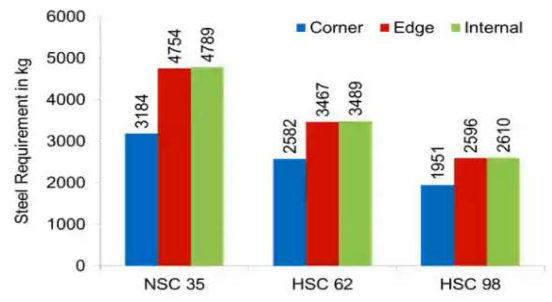

Dhanarasu K is presenting

High Strength Concrete

❖ **Reduction in construction materials requirement**

- **Steel: 15% to 40%**
- **Concrete: 20% to 50%**

Dhanarasu K

Divya Hod Civil

Safana Jasmin

Abhirami Arun