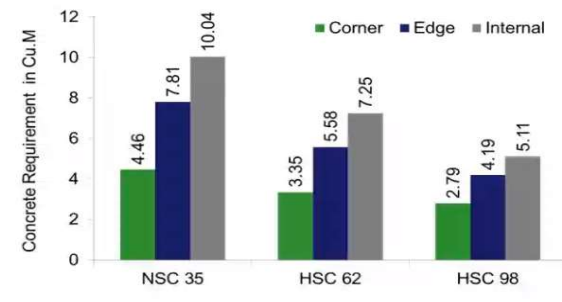

Dhanarasu K is presenting

High Strength Concrete

❖ **Reduction in construction materials requirement**

- **Steel: 15% to 40%**
- **Concrete: 20% to 50%**

Dhanarasu K

Divya Hod Civil

Safana Jasmin

Abhirami Arun